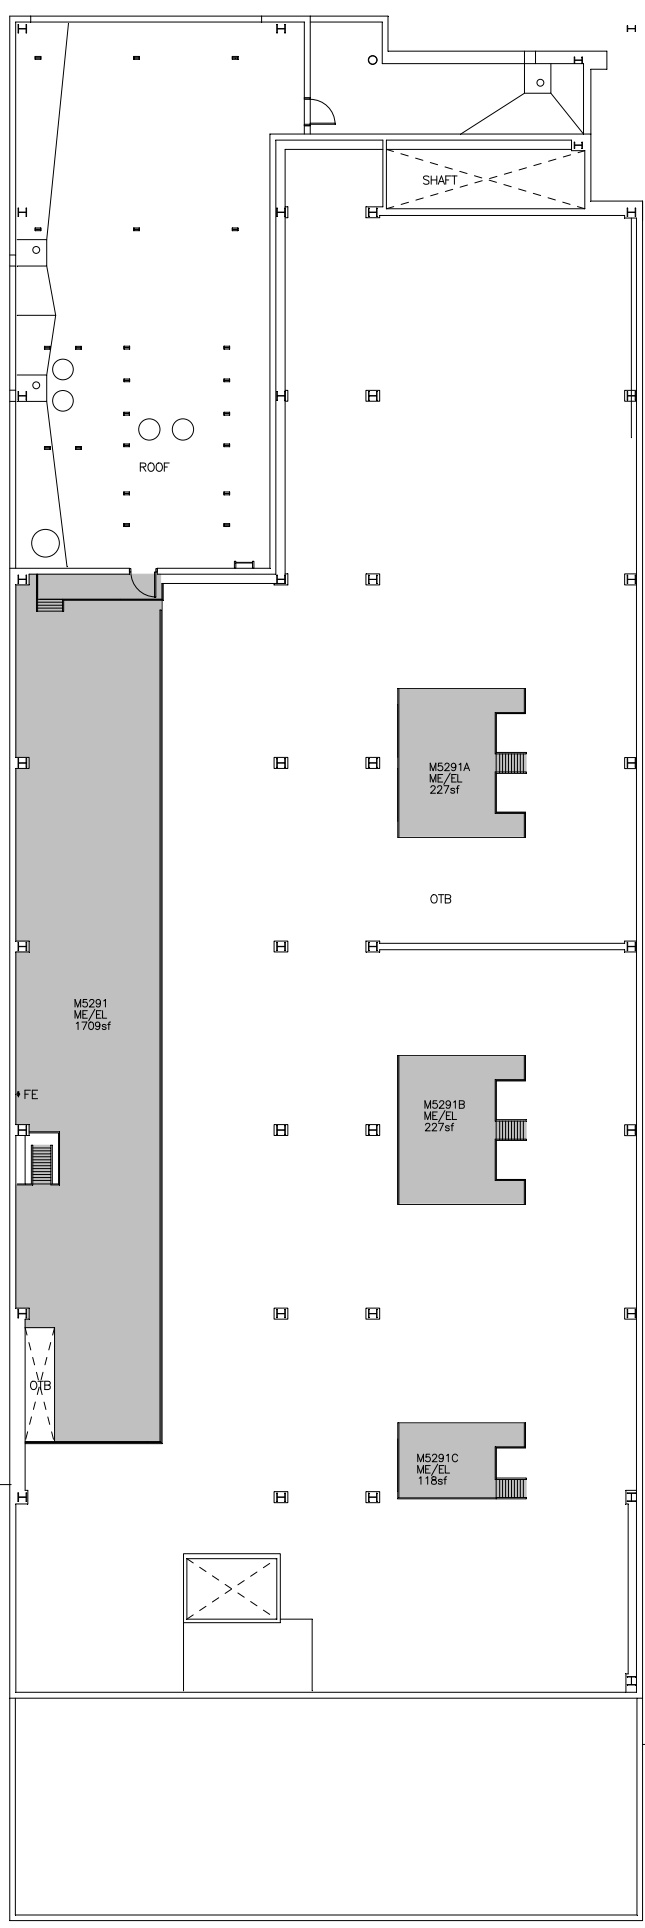

KEY	ORG	ORG AREA sf
	IBBR SG	0.00
	UMB	0.00
	UNIV-ST	2,281.57
TOT		2,281.57
977_M5.vfm FICM		

fac.no. 977.M5
 CARB2
 university of maryland , college park

FIFTH FLOOR MEZZANINE