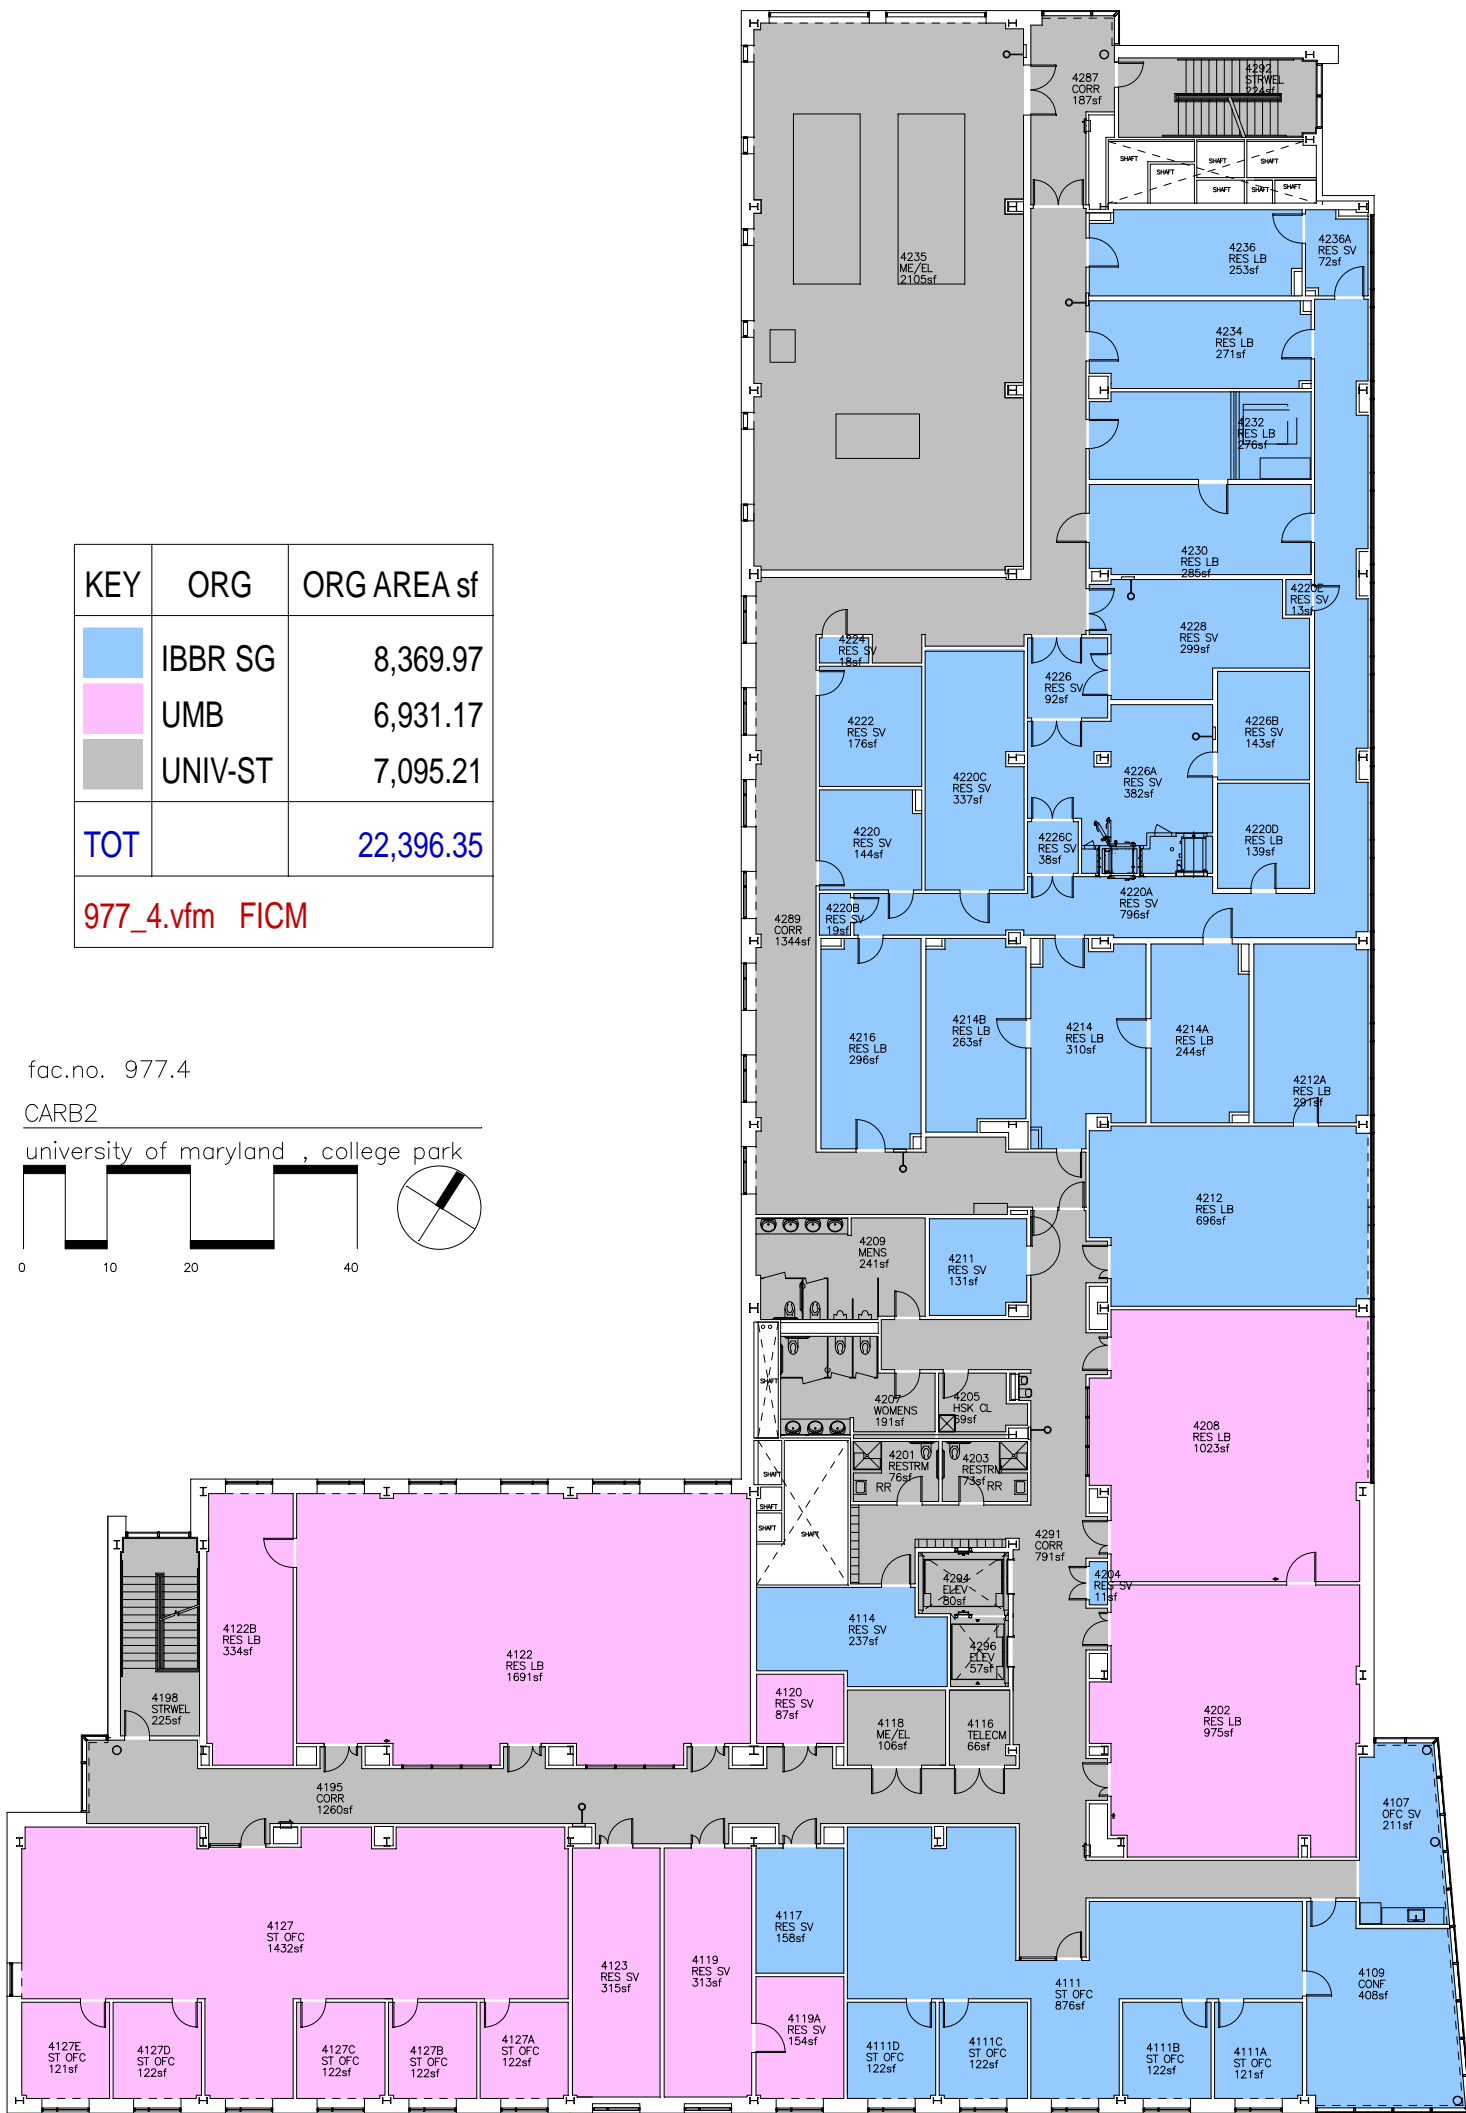

| KEY  | ORG     | ORG AREA sf      |
|--|---------|------------------|
|   | IBBR SG | 8,369.97         |
|   | UMB     | 6,931.17         |
|  | UNIV-ST | 7,095.21         |
| <b>TOT</b>   |         | <b>22,396.35</b> |
| <b>977_4.vfm FICM</b>  |         |                  |

fac.no. 977.4

CARB2

university of maryland , college park

FOURTH FLOOR