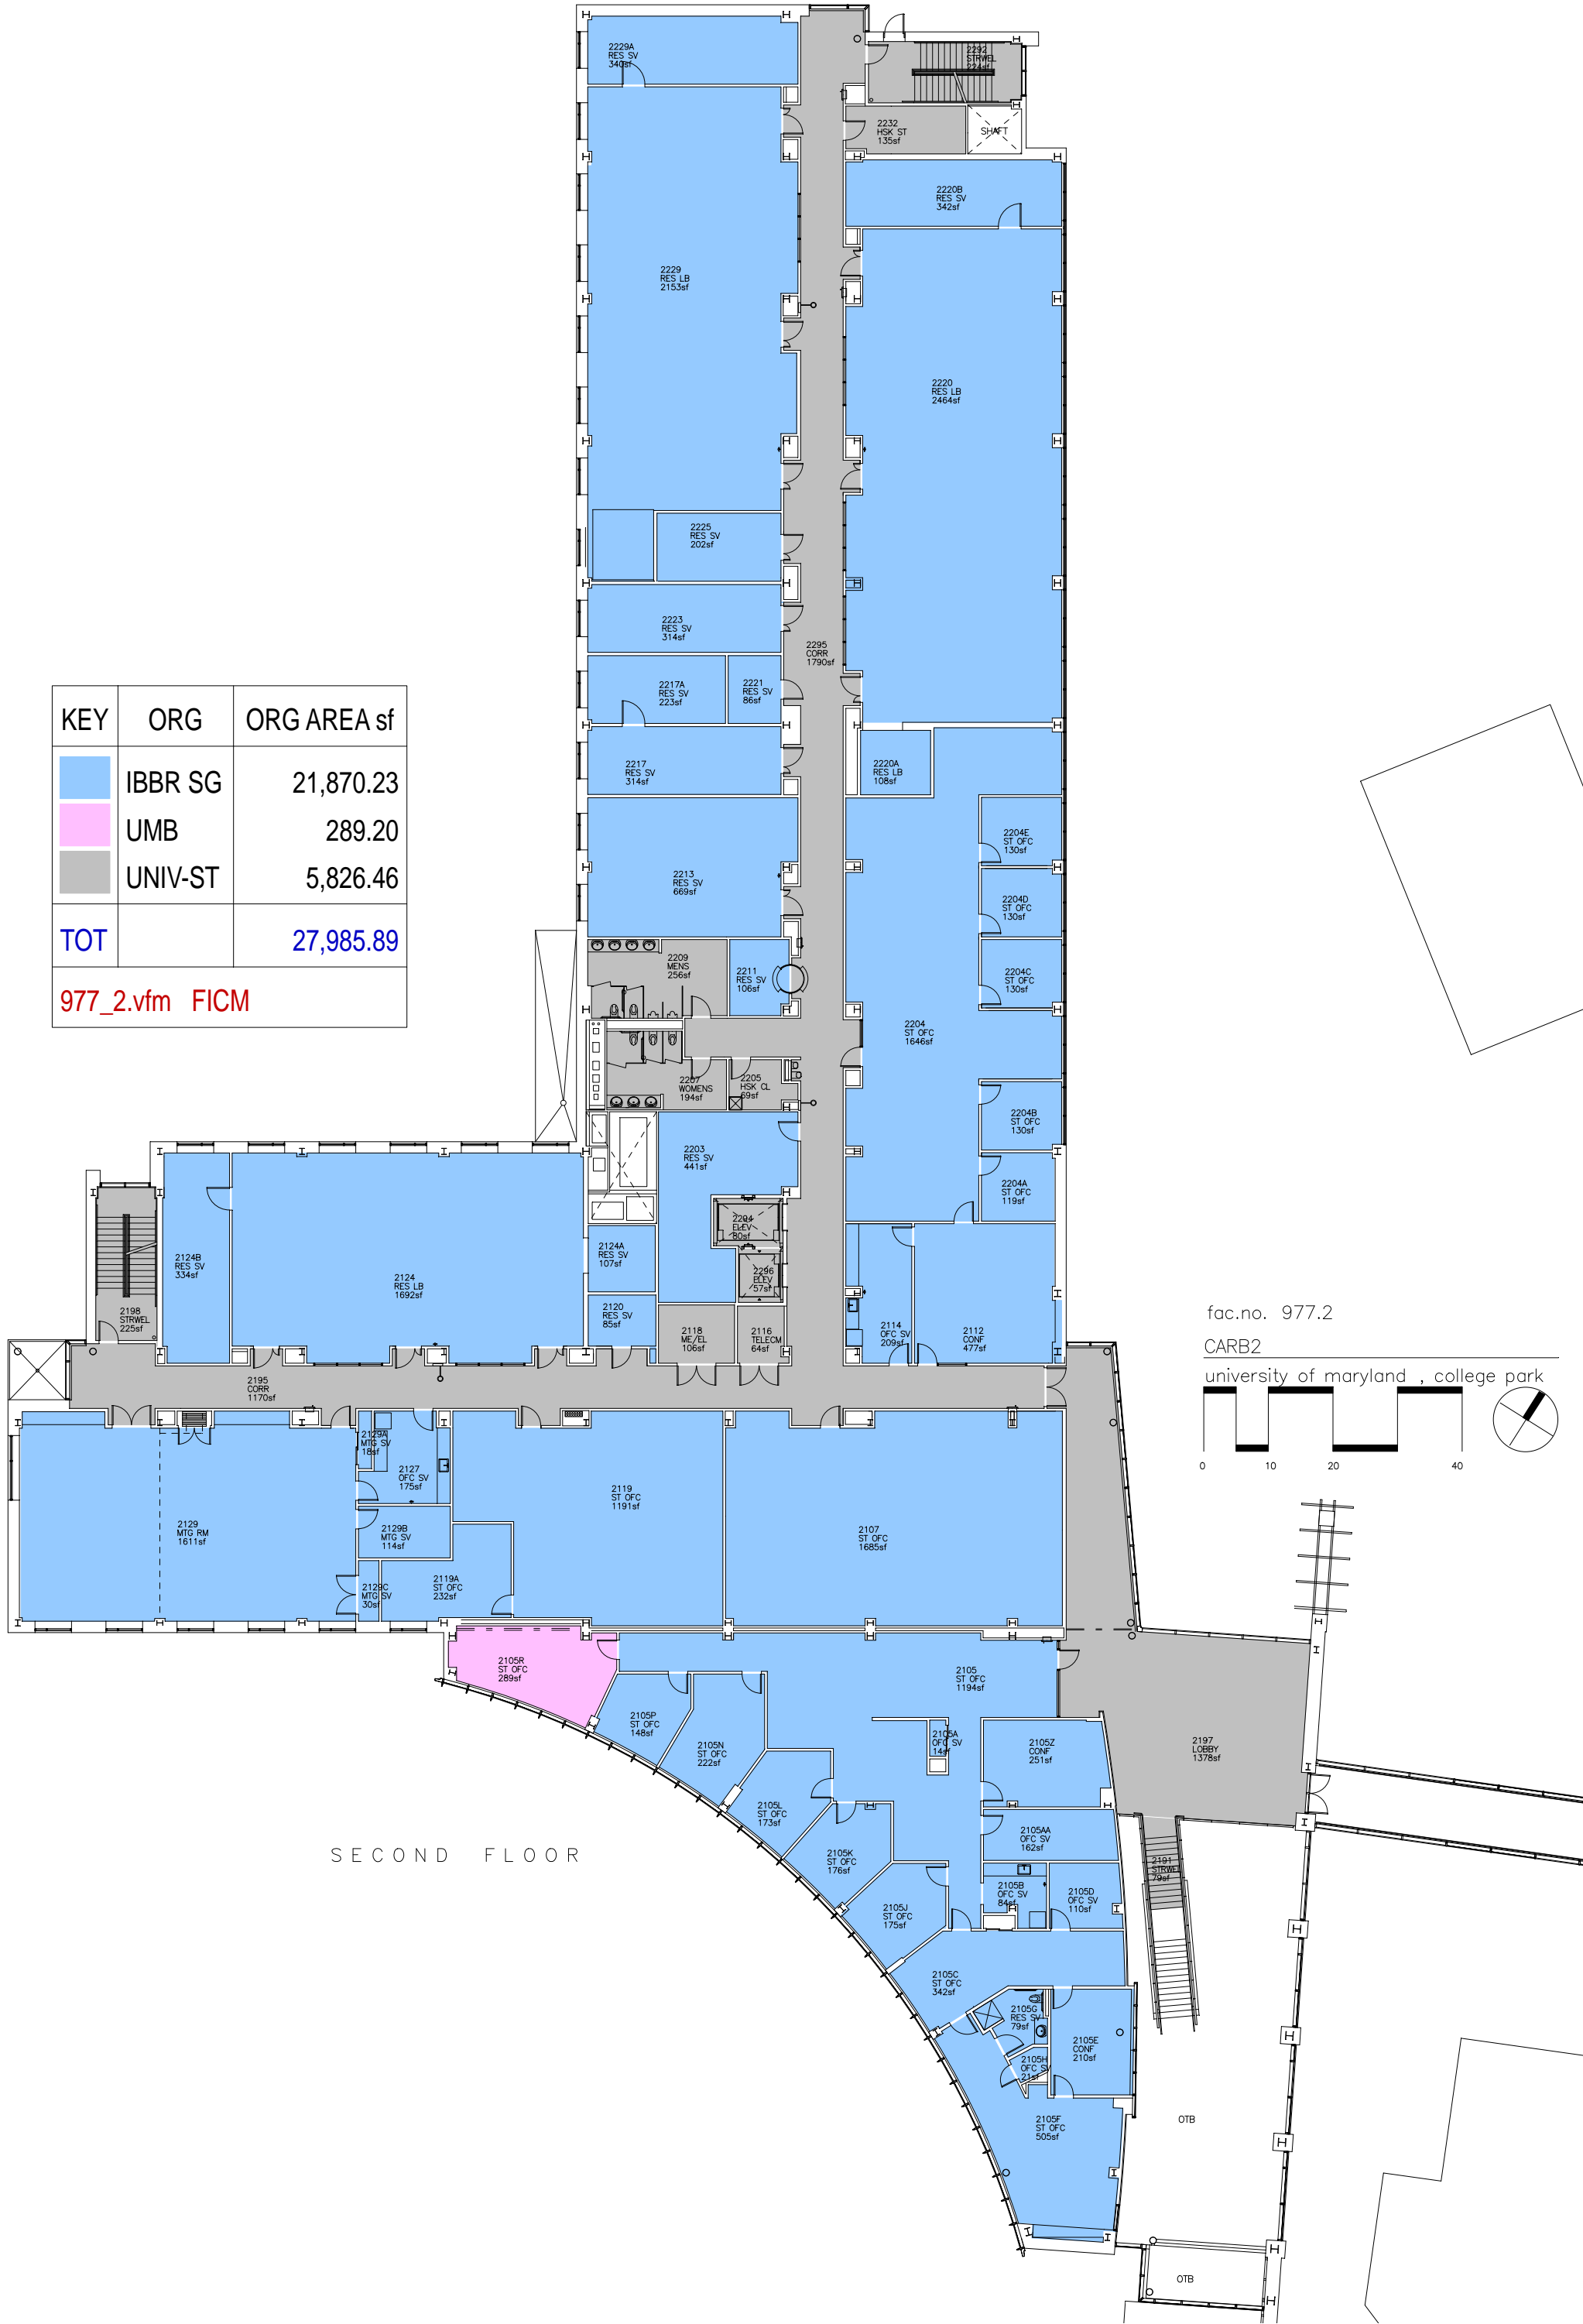

KEY	ORG	ORG AREA sf
	IBBR SG	21,870.23
	UMB	289.20
	UNIV-ST	5,826.46
<b>TOT</b>		<b>27,985.89</b>
<b>977_2.vfm FICM</b>		

SECOND FLOOR

fac.no. 977.2

CARB2

university of maryland , college park